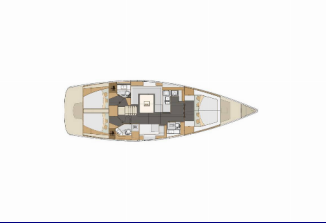

Jadranka Yachting d.o.o. • Dražica 1 • 51550 Mali Lošinj • Croatia

Phone: +385 (0)51 233 086

E-mail: info@jadranka-yachting.com

Web: www.jadranka-yachting.com