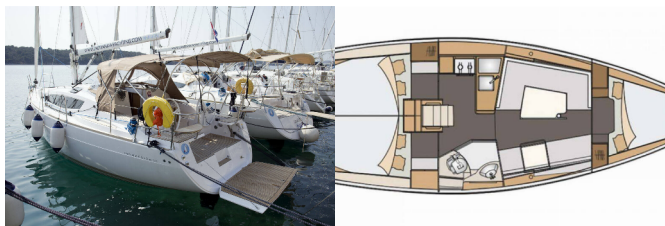

ELAN IMPRESSION 35

Essi (2017)

Jadranka Yachting d.o.o. • Dražica 1 • 51550 Mali Lošinj • Croatia

Phone: +385 (0)51 233 086

E-mail: info@jadranka-yachting.com

Web: www.jadranka-yachting.com

Yacht Base	Marina Losinj, Mali Lošinj, Croatia
Yacht ID	55
charter brand	Elan Marine
Yacht name	Essi
Production year	2017
Length	35 ft
Cabins	3
Berths	6 + 2
Head/Shower	1

COMFORT: Bed linen, Pillows

DECK: Anchor Delta, Bathing platform, Bimini top, Cockpit table, Cockpit/stern, outside shower, Deck lights, Dinghy, Electric anchor windlass, LED outdoor ambiance lights, Sprayhood, Teak cockpit

ENTERTAINMENT : Indoor speakers, Outdoor speakers, Radio CD player + USB

GALLEY: Gas bottles, Gas cookers, Hot water, Oven, Refrigerator, Sink

INTERIOR: Ambiantal lighting

NAVIGATION: Autopilot, Compass, GPS chart plotter, Log, Speed, Depth- echo sounder, Navigation (Nautical) charts and nautical guide , Radar reflector, Wind instrument/Anemometer

SAFETY: Distress signals, Fire extinguisher , First aid kit , Life jackets, VHF radio

YACHT ELECTRICS: Battery charger , Bilge pump - Electric, Shore power cable