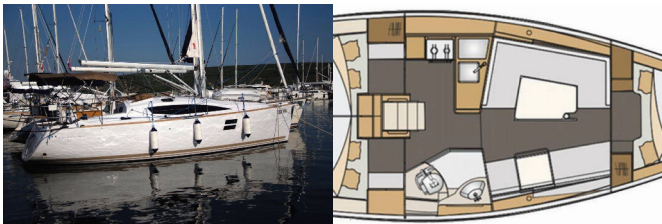

DECK: Anchor, Bimini top, Boat hook, Cockpit table, Cockpit/stern, outside shower, Electric anchor windlass, Fenders, Mooring ropes , Oil filter, Plastic bucket, Round/globular fender, Sprayhood, Water hose, Winch handles

ENTERTAINMENT : LCD TV

GALLEY: Gas bottles

INTERIOR: Bilge pump handle, Lowerable salon table, Yacht documents

NAVIGATION: Binoculars, Bow thruster, Divider, nautic chart, GPS chart plotter, Hand bearing compass, Harbour guides, List of lights, Nautical charts, Triangles, Wind/speed/depth instruments